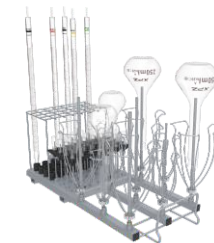

- For 25-50ml Volumetric flask, test tube, vials and so on
- Injector nozzle: $\phi 4 \times H140\text{mm}$
- H159, W215, D482mm

Injection Module 66 injections FA-K66

- For 25ml Volumetric flask, test tube, vials and so on
- Injector nozzle: $\phi 2.5 \times H110\text{mm}$
- H129, W215, D482mm

Injection Module 119 injections FA-K90

- For 1.5ml vials specially
- Injector nozzle: $\phi 2.5 \times H53\text{mm}$
- H76, W190, D488mm

Injection Module 119 injections FA-K91

- For pipettes specially
- H191, W190, D488mm

Cleaning Module / Basket / Cover

Injection Module 65 injections FA-M65

- Can load 28pcs pipettes, 28pcs vials, 9pcs Erlenmeyer flasks, volumetric flask, cylinder and so on.
- Injector nozzle: $\phi 2.5 \times H110\text{mm}$;
 $\phi 4 \times H160\text{mm}$; $\phi 6 \times H230\text{mm}$
- H257, W190, D488mm