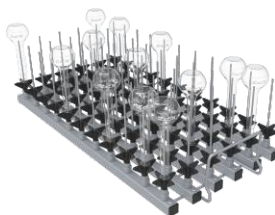

Injection Module 66 injections FA-K66

- For 25ml Volumetric flask, test tube, vials and so on
- Injector nozzle: $\phi 2.5 \times H110\text{mm}$
- H129, W215, D482mm