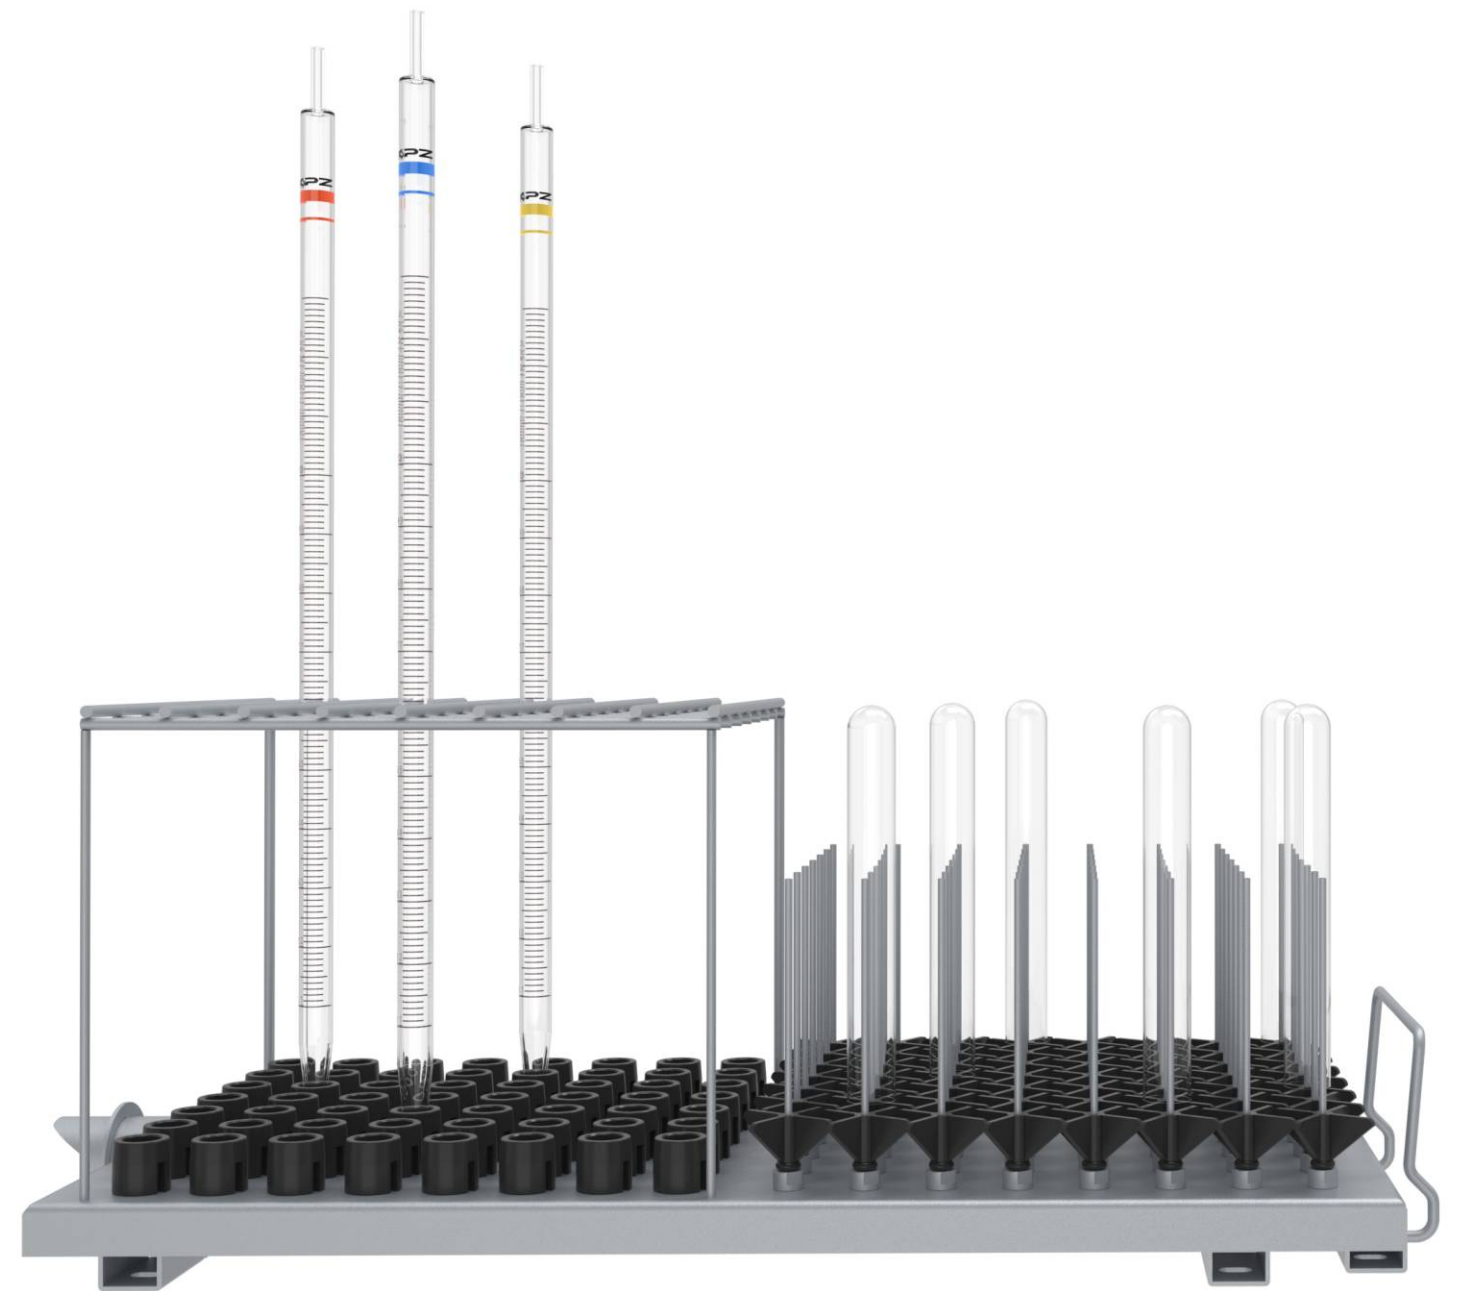

Modules	Moment	Glory	Aurora	Flash	Page
FA-Z01 Upper or Middle level basket frame	○	●	●	●	15
FA-Z03 Upper or Middle level basket frame	○	●	●	●	15
FA-Z05 Upper or Middle level basket frame	○	●	●	●	15
FA-Z02 Lower level basket frame	●	●	●	●	15
FA-Z04 Lower level basket frame	●	●	●	●	15
FA-Z06 Lower level basket frame	○	●	●	●	15
FA-Z07 Upper or Middle level basket frame	○	●	●	●	15
FA-Z11 Full frame injection module	○	●	●	●	15
FA-K03 Injection Module 3 injections	○	●	●	●	16
FA-L09 Injection Module 9 injections	○	●	●	●	16
FA-K10 Injection Module 10 injections	○	●	●	●	16
FA-K11 Injection Module 10 injections	○	●	●	●	16
FA-K11/ Injection Module 10 injections	●	●	●	●	16
FA-K12/1 Injection Module 12 injections	○	●	●	●	16
FA-K14 Injection Module 14 injections	●	●	●	●	16
FA-K15 Injection Module 15 injections	●	●	●	●	16
FA-K18 Injection Module 18 injections	●	●	●	●	16
FA-K20 Injection Module 21 injections	●	●	●	●	17
FA-K21 Injection Module 21 injections	●	●	●	●	17
FA-K22 Injection Module 21 injections	○	●	●	●	17
FA-K30 Injection Module 36 injections	●	●	●	●	17
FA-K31 Injection Module 36 injections	●	●	●	●	17
FA-K44 Injection Module 44 injections	●	●	●	●	17
FA-K66 Injection Module 66 injections	●	●	●	●	17
FA-K90 Injection Module 119 injections	●	●	●	●	17
FA-K91 Injection Module 119 injections	○	●	●	●	17
FA-M65 Injection Module 65 injections	○	●	●	●	18
FA-M112 Injection Module 112 injections	○	●	●	●	18
T-101 Full Basket 56	●	●	●	●	18
T-102 Full Basket 56	●	●	●	●	18
T-103 Full Basket	●	●	●	●	18
G-201/G-202 Cover Net	●	●	●	●	18
T-203 Shelf	●	●	●	●	18
T-204/2 Half Basket	●	●	●	●	18
T-401/402/403/404 1/4 Basket	●	●	●	●	18

Only do professional service for you