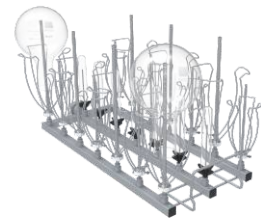

Injection Module 21 injections FA-K22

- For 50-150ml Erlenmeyer flasks, Reagent bottle, Blue cap bottle, Volumetric flask and so on
- Injector nozzle: $\phi 2.5 \times H110\text{mm}$
   $\phi 4 \times H160\text{mm}$ $\phi 6 \times H230\text{mm}$
- H249, W192, D482mm