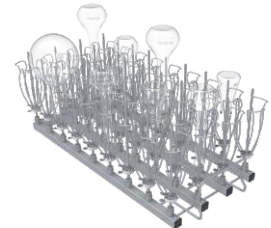

Injection Module 36 injections FA-K31

- For 25-100ml Erlenmeyer flasks, Reagent bottle, Volumetric flask and so on
- Injector nozzle: $\phi 4 \times H160\text{mm}$
- H179, W200, D482mm