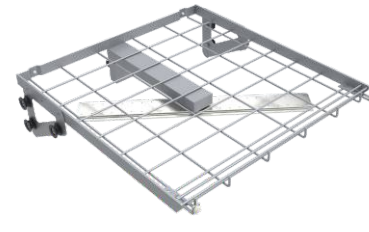

Aurora-F2

Feature Description

| Series | Item | Aurora-2/Aurora-F2/Aurora-F2 PLUS |
|--------|--------------------------------|--|
| Aurora | Operation interface | Microcomputer intelligent control.OLED display, water proof Stainless steel metal buttons with 3 shortcut program keys Support Chinese/Russian/English three languages |
| | Programs | 35 Default,100 user-defined |
| | Password | Multi-level password protection |
| | Door | Automatic opening door with viewing window |
| | Baskets | Modularity basket, one layer can put 2 baskets |
| | Detection& tracking system | Conductivity detection function(Optional); Printingfunction(Optional); Data storage function |
| | Wash start delay | Wash start delay function & Delay shutdown function |
| | Basket identification function | Can save water, save electricity, save detergent |

Module Frame

- Upper or Middle level basket frame FA-Z01**
- With two connectors
 - Used to connect 2 injection baskets
 - Auto self-sealing docking valve
 - H139, W529, D570mm

- Upper or Middle level basket frame FA-Z03**
- To load non-injection baskets
 - Built-in spray arm
 - H183, W530, D569mm

- Upper or Middle level basket frame FA-Z05**
- To load non-injection baskets
 - Built-in spray arm
 - H139, W529, D574mm

- Lower level basket frame FA-Z02**
- With two connectors
 - Used to connect 2 injection baskets
 - Auto self-sealing docking valve
 - H148, W531, D577mm

- Lower level basket frame FA-Z07**
- With two connectors
 - Used to connect 2 injection baskets
 - Auto self-sealing docking valve
 - H182, W529, D564mm

- Full frame injection module FA-Z11**
- 38 pipettes can be loaded in three layers
 - 1st Row:10pcs 10-100ml pipettes,H550mm
 - 2nd Row:14pcs 10-25ml pipettes,H500mm
 - 3rd Row:14pcs 1-10ml pipettes,H440mm
 - H373, W531, D582mm