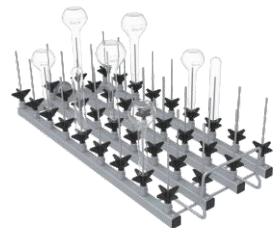

Injection Module 36 injections FA-K30

- For 25-100ml Erlenmeyer flasks, Reagent bottle, Volumetric flask, 5-10ml test tube and so on.
- Injector nozzle: $\phi 2.5 \times H110\text{mm}$
- H129, W200, D482mm