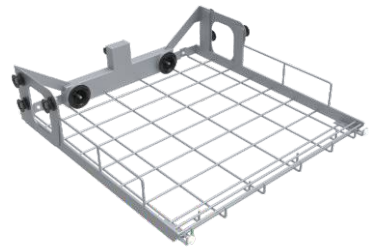

Aurora Series

+ Freestanding Style

Aurora series is a freestanding style washer.

Aurora-2/Aurora-F2 PLUS

Specifications:

| Series | Item | Aurora-2 | Aurora-F2 | Aurora-F2 PLUS |
|--------|----------------------------|---|---|--|
| Aurora | Dimension | W612*D750*H990mm +Feet10-24mm adjustable | W930*D750*H990mm +Feet10-24mm adjustable | W930*D750*H1110mm +Feet10-24mm adjustable |
| | Chamber volume | 202L(Built-in light control) | 202L(Built-in light control) | 239L(Built-in light control) |
| | Number of cleaning layers | 1-3layers | 1-3layers | 1-3layers |
| | Circulation pump flow rate | 0-600L/min | 0-600L/min | 0-600L/min |
| | Heating Power | 4kw/9kw | 4kw/9kw | 4kw/9kw |
| | Electricity | 220V/380V | 220V/380V | 220V/380V |
| | Drying way | Ecodry | Hot air drying | Hot air drying |
| | Instllation method | Freestanding | Freestanding | Freestanding |

Module Frame

- Upper or Middle level basket frame FA-Z01**
- With two connectors
 - Used to connect 2 injection baskets
 - Auto self-sealing docking valve
 - H139, W529, D570mm

- Upper or Middle level basket frame FA-Z03**
- To load non-injection baskets
 - Built-in spray arm
 - H183, W530, D569mm

- Upper or Middle level basket frame FA-Z05**
- To load non-injection baskets
 - Built-in spray arm
 - H139, W529, D574mm

- Lower level basket frame FA-Z02**
- With two connectors
 - Used to connect 2 injection baskets
 - Auto self-sealing docking valve
 - H148, W531, D577mm