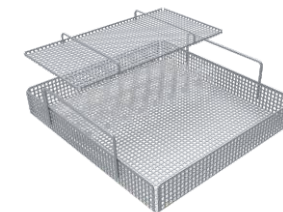

Injection Module 112 injections FA-M112

- Can load 56pcs pipettes, 56pcs test tubes and so on.
- Injector nozzle: $\phi 2.5 \times H110\text{mm}$
- H184, W190, D488mm

Full Basket 56 T-101

- Suitable for clean petri dishes
- 56 seats
- H145, W485, D504mm

Full Basket 56 T-102

- Only used together with T-101
- Suitable for clean petri dishes
- 56 seats
- H145, W485, D504mm

Full Basket T-103

- For funnel, beakers, jar, etc
- H120, W446, D470mm
- Cover G-204**
- The cover for T-103
- H28, W223, D423mm