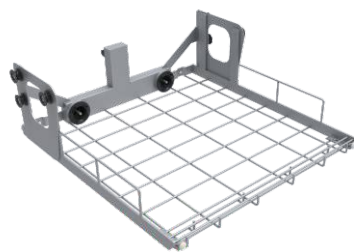

Module Frame

- Upper or Middle level basket frame FA-Z01**
- With two connectors
 - Used to connect 2 injection baskets
 - Auto self-sealing docking valve
 - H139, W529, D570mm

- Upper or Middle level basket frame FA-Z03**
- To load non-injection baskets
 - Built-in spray arm
 - H183, W530, D569mm

- Upper or Middle level basket frame FA-Z05**
- To load non-injection baskets
 - Built-in spray arm
 - H139, W529, D574mm

- Lower level basket frame FA-Z02**
- With two connectors
 - Used to connect 2 injection baskets
 - Auto self-sealing docking valve
 - H148, W531, D577mm

- Lower level basket frame FA-Z04**
- To load non-injection baskets
 - H83, W531, D560mm

- Lower level basket frame FA-Z06**
- Double levels
 - To load non-injection baskets
 - Built-in spray arm
 - H230, W528, D584mm

- Lower level basket frame FA-Z07**
- With two connectors
 - Used to connect 2 injection baskets
 - Auto self-sealing docking valve
 - H182, W529, D564mm

- Full frame injection module FA-Z11**
- 38 pipettes can be loaded in three layers
 - 1st Row:10pcs 10-100ml pipettes,H550mm
 - 2nd Row:14pcs 10-25ml pipettes,H500mm
 - 3rd Row:14pcs 1-10ml pipettes,H440mm
 - H373, W531, D582mm