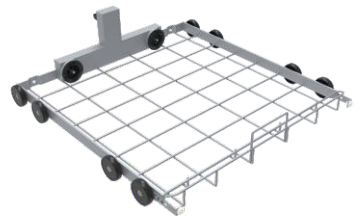

Module Frame

- Upper or Middle level basket frame FA-Z01**
- With two connectors
 - Used to connect 2 injection baskets
 - Auto self-sealing docking valve
 - H139, W529, D570mm

- Upper or Middle level basket frame FA-Z03**
- To load non-injection baskets
 - Built-in spray arm
 - H183, W530, D569mm

- Upper or Middle level basket frame FA-Z05**
- To load non-injection baskets
 - Built-in spray arm
 - H139, W529, D574mm

- Lower level basket frame FA-Z02**
- With two connectors
 - Used to connect 2 injection baskets
 - Auto self-sealing docking valve
 - H148, W531, D577mm

- Lower level basket frame FA-Z07**
- With two connectors
 - Used to connect 2 injection baskets
 - Auto self-sealing docking valve
 - H182, W529, D564mm

- Full frame injection module FA-Z11**
- 38 pipettes can be loaded in three layers
 - 1st Row:10pcs 10-100ml pipettes,H550mm
 - 2nd Row:14pcs 10-25ml pipettes,H500mm
 - 3rd Row:14pcs 1-10ml pipettes,H440mm
 - H373, W531, D582mm