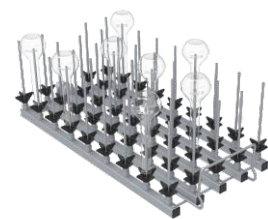

Injection Module 44 injections FA-K44

- For 25-50ml Volumetric flask, test tube, vials and so on
- Injector nozzle: $\phi 4 \times H140\text{mm}$
- H159, W215, D482mm